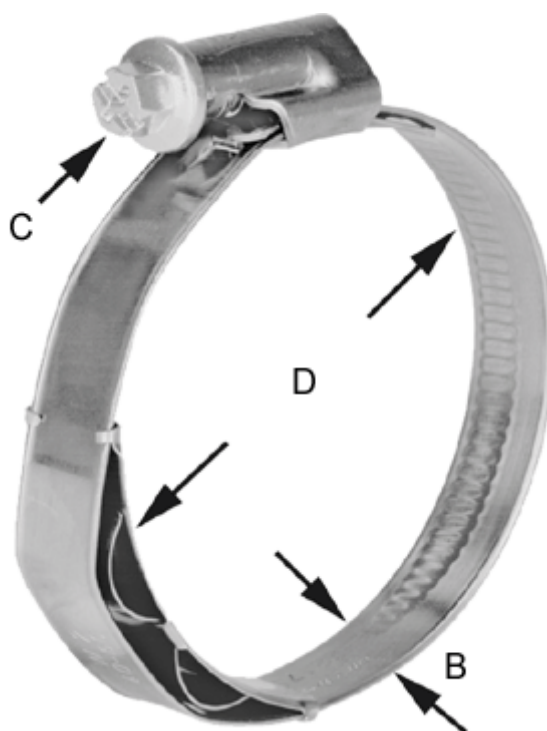

Article number: 021277708041

Description: Worm Drive Hose Clip with spring insert
TORRO WF 32-50/9 C7 W3

Measures

C (screw type) =	C7
Diameter D =	32-50
Width B =	9